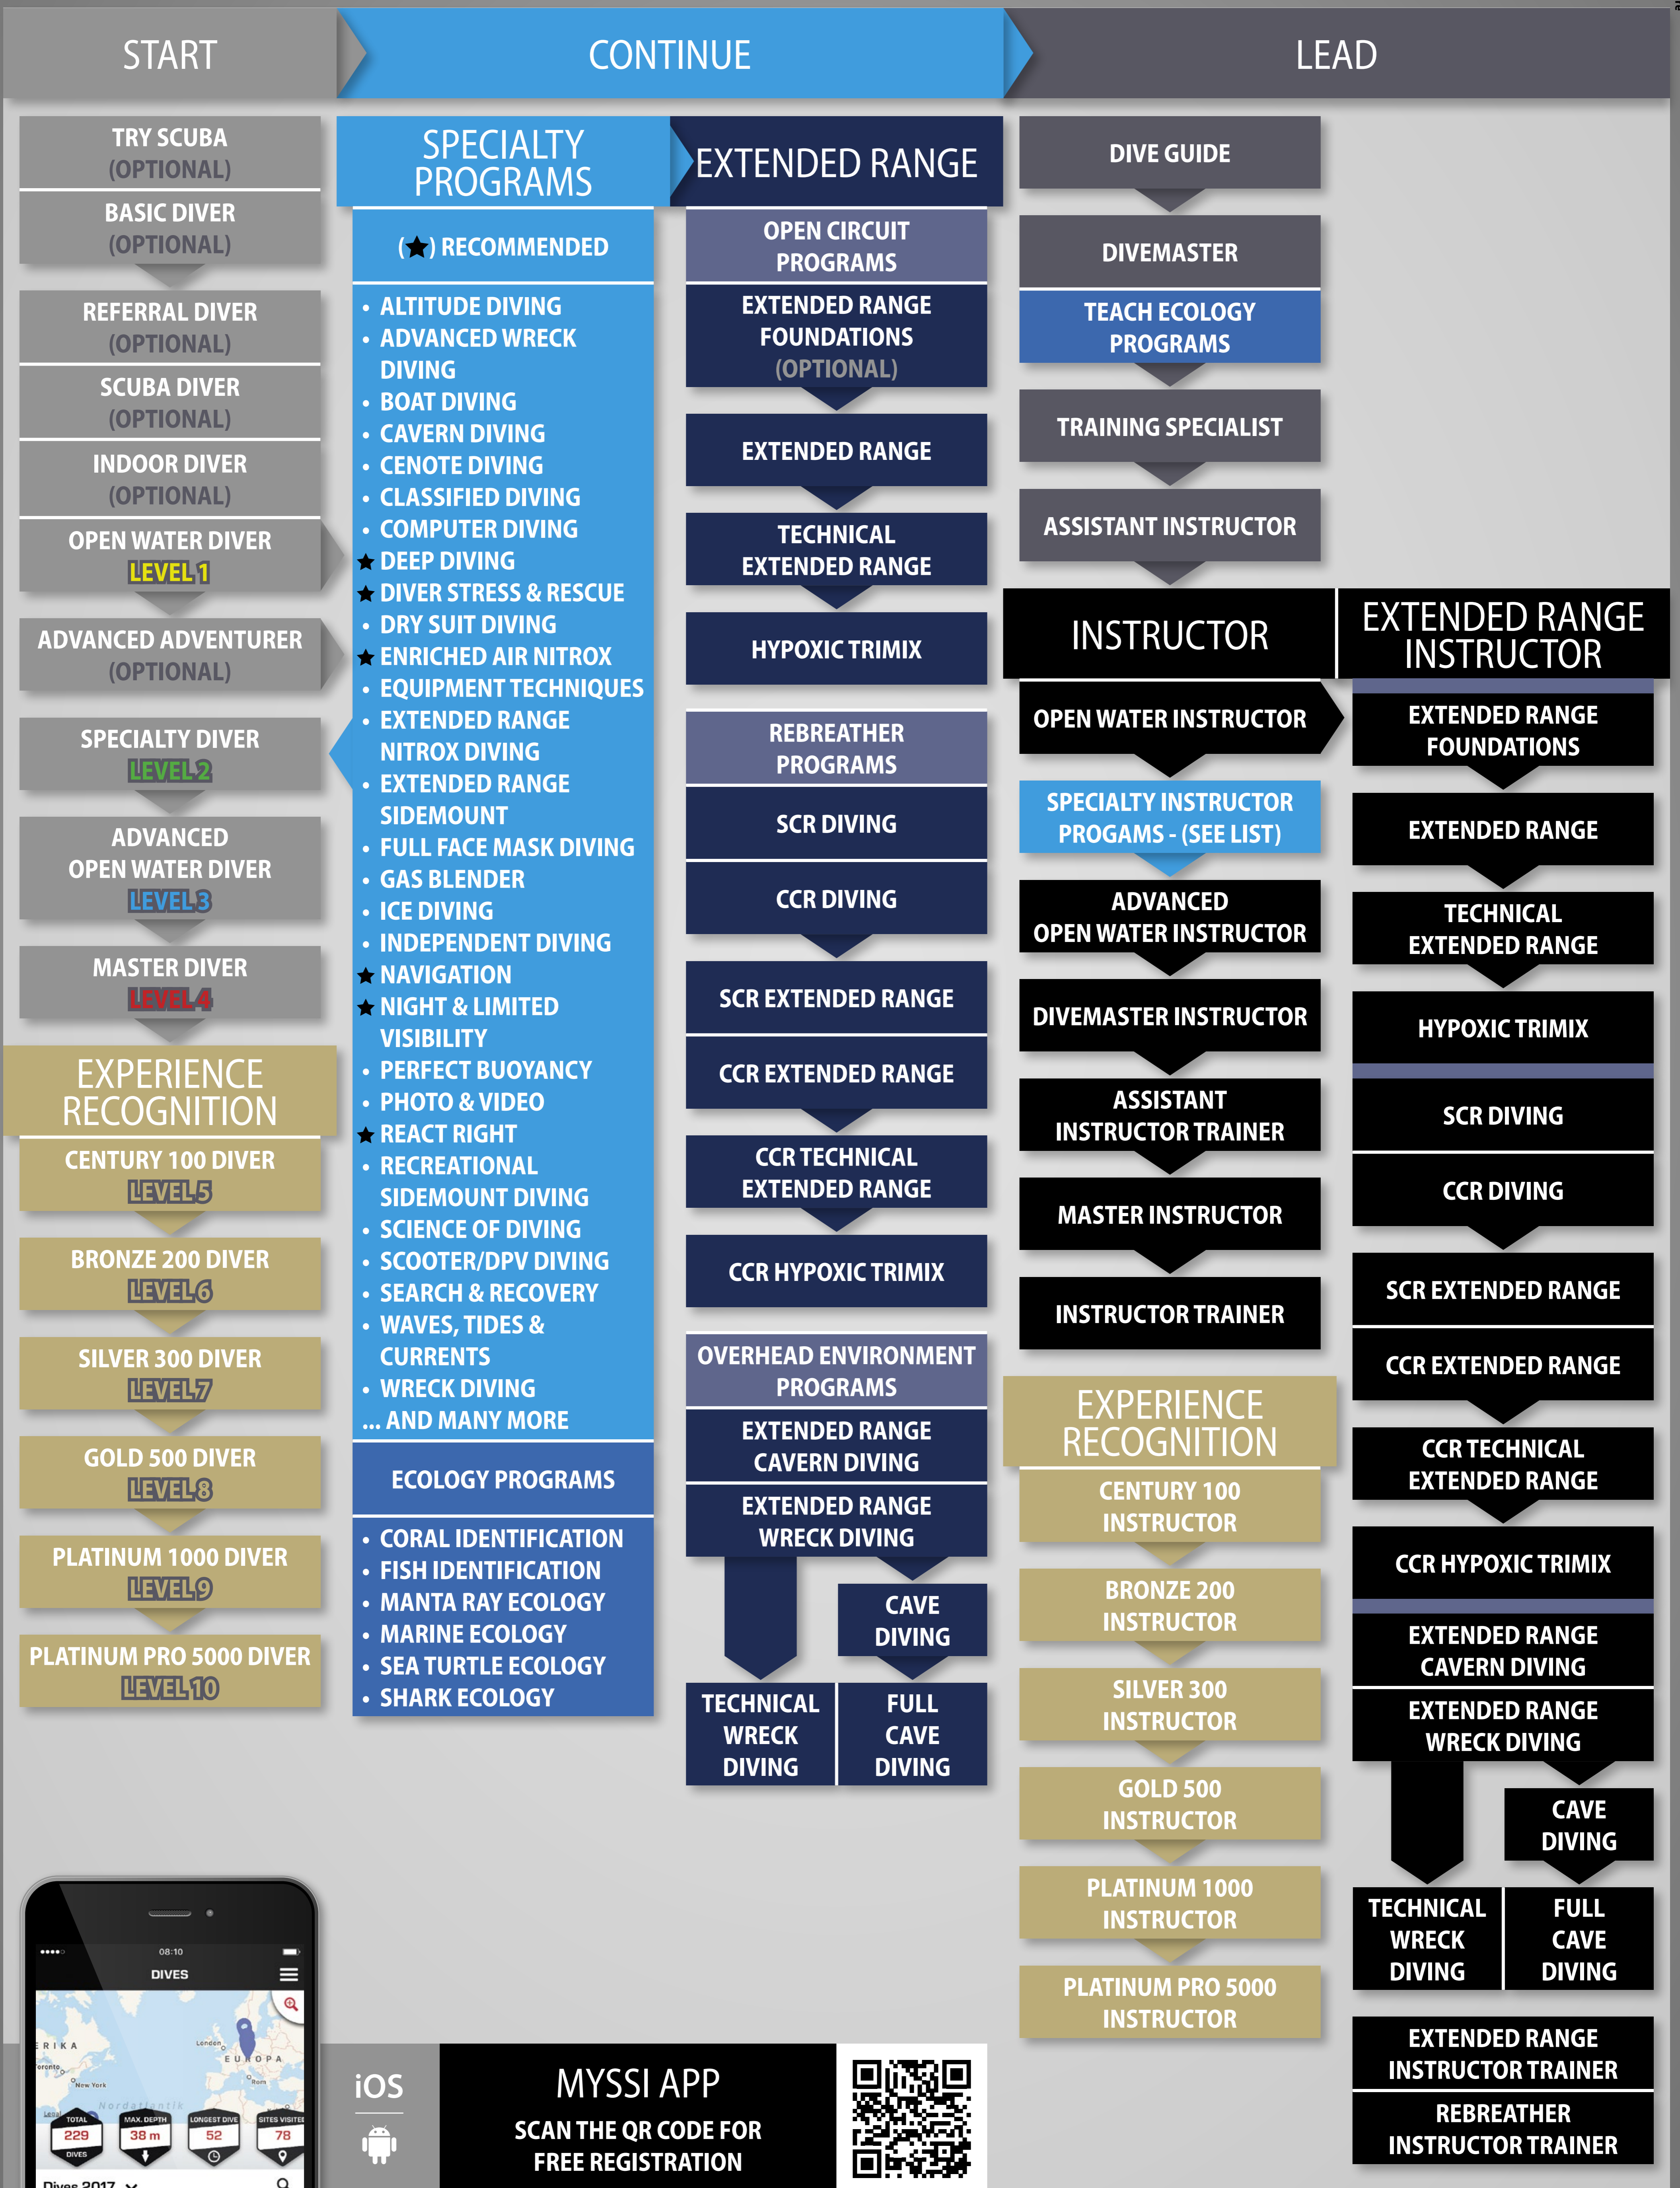

# TRAINING PATHWAY

SCUBA, EXTENDED RANGE & PROFESSIONAL CAREER PROGRAMS

475350 - V. 2020-01 - Images © iStock/Nature

**MYSSI APP**  
SCAN THE QR CODE FOR FREE REGISTRATION