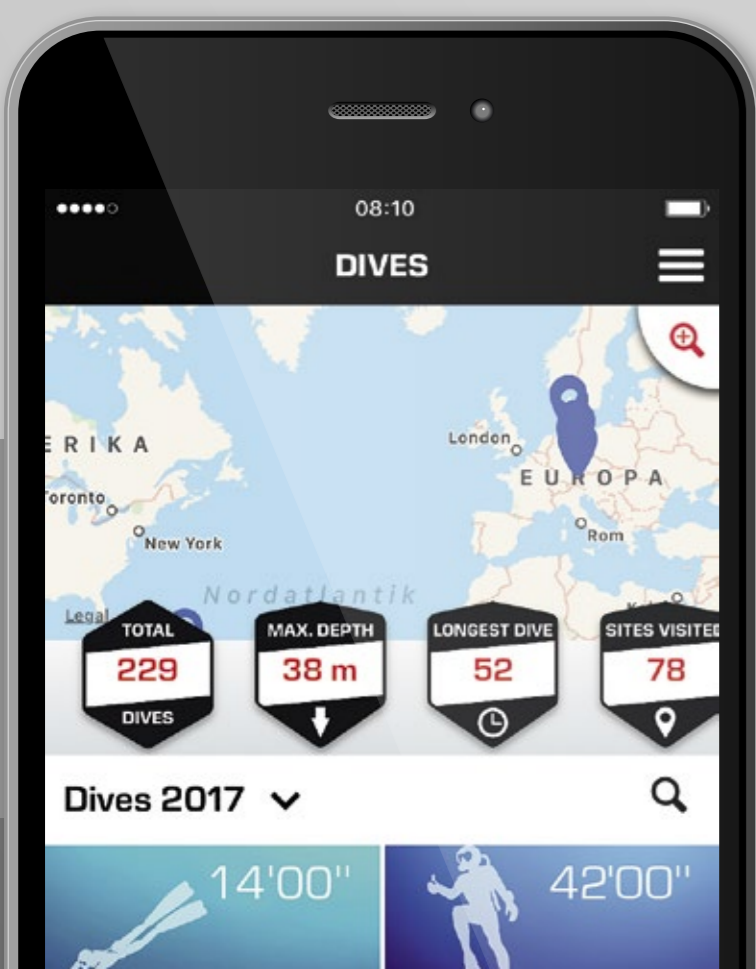

# TRAINING PATHWAY

SCUBA, EXTENDED RANGE & PROFESSIONAL CAREER PROGRAMS

475350 - V. 2020-01 - Images © iStock/Nature

**MYSSI APP**  
SCAN THE QR CODE FOR FREE REGISTRATION